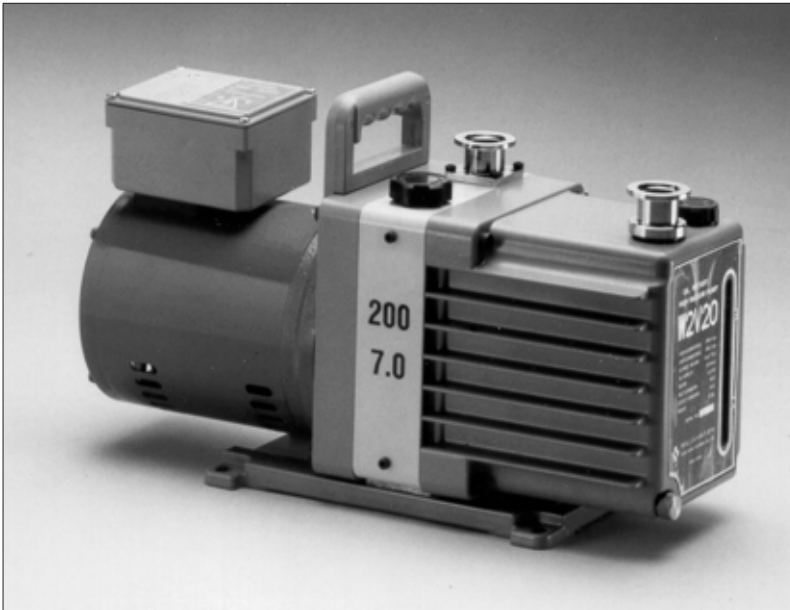

# U. S. Vacuum Model 200-7 Two Stage Rotary Vane Vacuum Pump

200 l/min • 7 CFM • 12 m<sup>3</sup>/hr.

## Specifications & Ordering

Pumping Speed @ 60 Hz	200 l/min, 7.0 CFM, 12 m <sup>3</sup> /hr.
Pumping Speed @ 50 Hz	166 l/min, 5.8 CFM, 10 m <sup>3</sup> /hr.
Ultimate Pressure Gas Ballast Closed	5x10 <sup>-4</sup> Torr, 6.7x10 <sup>-2</sup> Pa, .0006 mbar
Ultimate Pressure Gas Ballast Open	5x10 <sup>-2</sup> Torr, 6.7 Pascal, .06 mbar
Standard Motor, CE Marked	115/208-230V, 1ø, 1/2 hp, 60 Hz
Includes On/Off Switch and Circuit Breaker (50Hz Avail)	
Optional Motors	See list below
Power Connection	6 ft. (2 m) 3 conductor cord
Motor speed @ 60 Hz	1700 r.p.m.
Oil capacity	600 cc; 0.62 Qt.
Weight Net: 53 lbs., 24 kg	Shipping: 57 lbs., 26 kg
Intake & exhaust type/diameter	KF-25 or 26 mm O.D. Tube
Ambient operating temperature	7 to 40 C, 45 to 104 F

### MODEL 200-7 Rotary Vane Vacuum Pump

- p/n 200-115-60 115/208-230V, 60 Hz, 1ø, 1/2 hp, CE.....\$1,995.  
 p/n 200-115-50/60 115/208-230V, 50/60 Hz, 1ø, 1/2 hp, CE..\$1,995.  
 p/n 200-220-50 220-240V, 50 Hz, 1ø, 1/2 hp, CE Mark.....\$1,995.  
 p/n 200-OPT-380 220/380V, 3ø, 50/60 Hz, 1/2 hp, CE.....\$1,995.