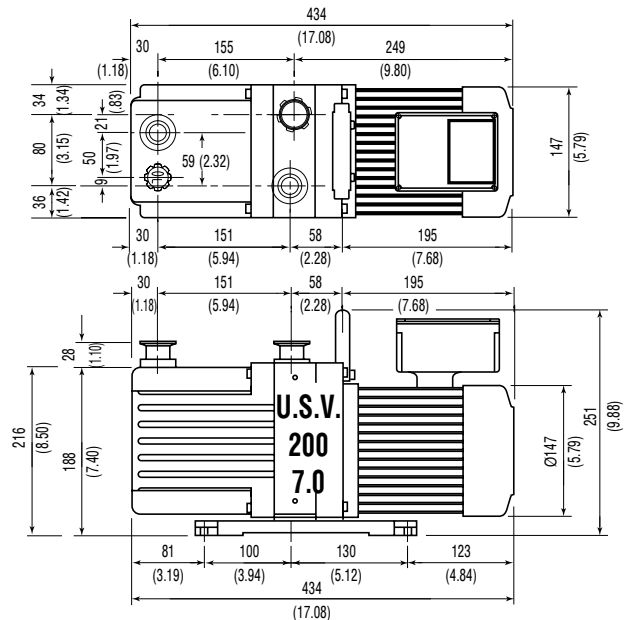

## Specifications & Ordering

Pumping Speed @ 60 Hz	200 l/min, 7.0 CFM, 12 m <sup>3</sup> /hr.
Pumping Speed @ 50 Hz	166 l/min, 5.8 CFM, 10 m <sup>3</sup> /hr.
Ultimate Pressure Gas Ballast Closed	5x10 <sup>-4</sup> Torr, 6.7x10 <sup>-2</sup> Pa, .0006 mbar
Ultimate Pressure Gas Ballast Open	5x10 <sup>-2</sup> Torr, 6.7 Pascal, .06 mbar
Standard Motor, CE Marked	115/208-230V, 1ø, 1/2 hp, 60 Hz
Includes On/Off Switch and Circuit Breaker (50Hz Avail)	
Optional Motors	See list below
Power Connection	6 ft. (2 m) 3 conductor cord
Motor speed @ 60 Hz	1700 r.p.m.
Oil capacity	600 cc; 0.62 Qt.
Weight Net: 53 lbs., 24 kg	Shipping: 57 lbs., 26 kg
Intake & exhaust type/diameter	KF-25 or 26 mm O.D. Tube
Ambient operating temperature	7 to 40 C, 45 to 104 F

## Dimensions

**Notes:** Dimensions in mm (inches)  
 4 Holes in Base 9 x 14 mm (.37 x .54)  
 4 Rubber Pads Built Into Base