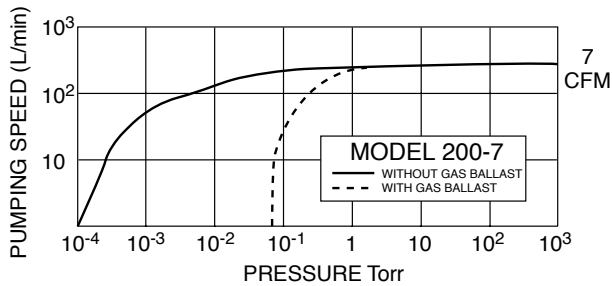

## Specifications & Ordering

Pumping Speed @ 60 Hz	200 l/min, 7.0 CFM, 12 m <sup>3</sup> /hr.
Pumping Speed @ 50 Hz	166 l/min, 5.8 CFM, 10 m <sup>3</sup> /hr.
Ultimate Pressure Gas Ballast Closed	5x10 <sup>-4</sup> Torr, 6.7x10 <sup>-2</sup> Pa, .0006 mbar
Ultimate Pressure Gas Ballast Open	5x10 <sup>-2</sup> Torr, 6.7 Pascal, .06 mbar
Standard Motor, CE Marked	115/208-230V, 1ø, 1/2 hp, 60 Hz
Includes On/Off Switch and Circuit Breaker (50Hz Avail)	
Optional Motors	See list below
Power Connection	6 ft. (2 m) 3 conductor cord
Motor speed @ 60 Hz	1700 r.p.m.
Oil capacity	600 cc; 0.62 Qt.
Weight Net: 53 lbs., 24 kg	Shipping: 57 lbs., 26 kg
Intake & exhaust type/diameter	KF-25 or 26 mm O.D. Tube
Ambient operating temperature	7 to 40 C, 45 to 104 F